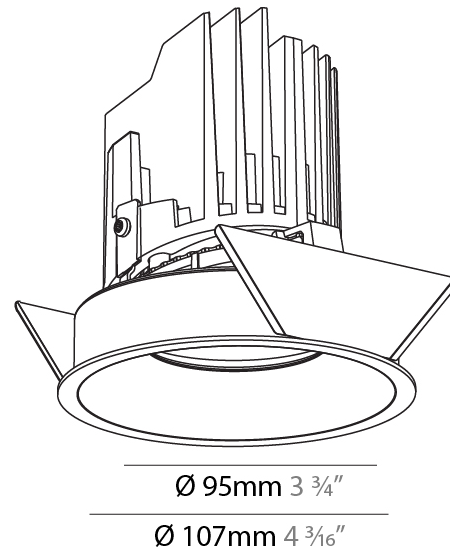

GENERAL

Series: Bioniq
 Subseries: Bioniq Round Semi Adjustable
 Brand: Prolicht
 Division: Architectural
 Mounting Type: Recessed
 Mounting Location: Ceiling
 Subcategory: Downlight

PHYSICAL

Shape: Round
 Diameter (mm): 107
 Diameter (in): 4 3/16
 Height (mm): 112
 Height (in): 4 7/16
 Ceiling Thickness (mm): 10 / 12.5 / 15
 Ceiling Thickness (in): 3/8 or 1/2 or 9/16
 Min. Recessing Depth (mm): 130
 Min. Recessing Depth (in): 5 1/8
 Light Distribution: Adjustable / Downlight
 Weight (kg): 0.488
 Weight (lbs): 1.08
 Fixture Finish: SSR / BKV / CWI / CRY / HAB / UFT / ITA / RUA / FTG / MYG / LOD / PUS / FRO / FUP / KIA / POP / BLS / SPG / MEY / GOH / GUM / CHC / COM / ABZ / JAG / OBR / MOS / ROR
 Fixture Material: Aluminum Die Cast
 Cut-out Measurements: 98mm / 3 7/8"

OPTICAL

Reflector°: 10
 Adjustability: Rotational 355°; Tilt 10°

RATINGS AND CERTIFICATIONS

Certified By: Certified for North American Standards
 IP rating: IP20

	98mm 3 7/8"	130mm 5 1/8"	10 15mm 3/8" 9/16"	10°	355°	
A						